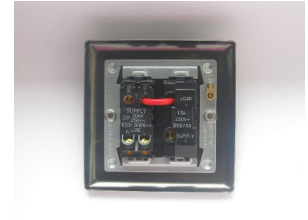

Data Sheet

Product Code: XG6NB

Product Description: 13A Switched Fused Spur + Neon

Range: Classic

Finish: Georgian Brass

Product Category: Fused Spur

Insert/Knob Colour: Black Inserts

Barcode: 5021575750539

Maximum Load Rating: Refer to Fuse Value

Maximum Current Rating: 13A

Terminal (Live) Diameter: 4.5mm; **Capacity:** 4 x 2.5mm²

Terminal (Neutral) Diameter: 4.5mm; **Capacity:** 4 x 2.5mm²

Terminal (Earth) Diameter: 3.3mm; **Capacity:** 3 x 1.5mm²

Intended Applications: Indoor Use Only. Domestic power supply.

Safety Advice: Product Must Be Earthed.

Applicable Safety Standard: BS 1363-4

Commodity Code: 85389091

Declaration of Conformity

Product Features

- ☑ Double pole switching
- ☑ Neon indicator light
- ☑ Holds standard 25.4x6.4mm fuse
- ☑ Replaceable 13A fuse included
- ☑ Roped edge faceplate

10 YEAR GUARANTEE

BRITISH MADE

All information is subject to change without notice. Errors and omissions excepted. Images are for illustrative purposes only. Individual features and colours may vary. Refer to date of issue to identify latest version.