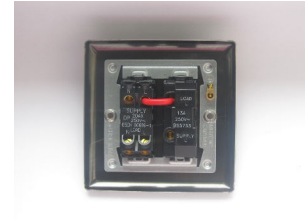

Data Sheet

Product Code: XG6ND

Product Description: 13A Switched Fused Spur + Neon with Metal Inserts

Range: Classic

Finish: Georgian Brass

Product Category: Fused Spur

Insert/Knob Colour: Brass Inserts

Barcode: 5021575751598

Maximum Load Rating: Refer to Fuse Value

Maximum Current Rating: 13A

Terminal (Live) Diameter: 4.5mm; **Capacity:** 4 x 2.5mm²

Terminal (Neutral) Diameter: 4.5mm; **Capacity:** 4 x 2.5mm²

Terminal (Earth) Diameter: 3.3mm; **Capacity:** 3 x 1.5mm²

Intended Applications: Indoor Use Only. Domestic power supply.

Safety Advice: Product Must Be Earthed.

Applicable Safety Standard: BS 1363-4

Commodity Code: 85389091

Declaration of Conformity

Product Features

- ☑ Double pole switching
- ☑ Neon indicator light
- ☑ Holds standard 25.4x6.4mm fuse
- ☑ Replaceable 13A fuse included
- ☑ Roped edge faceplate

10 YEAR GUARANTEE

BRITISH MADE

All information is subject to change without notice. Errors and omissions excepted. Images are for illustrative purposes only. Individual features and colours may vary. Refer to date of issue to identify latest version.