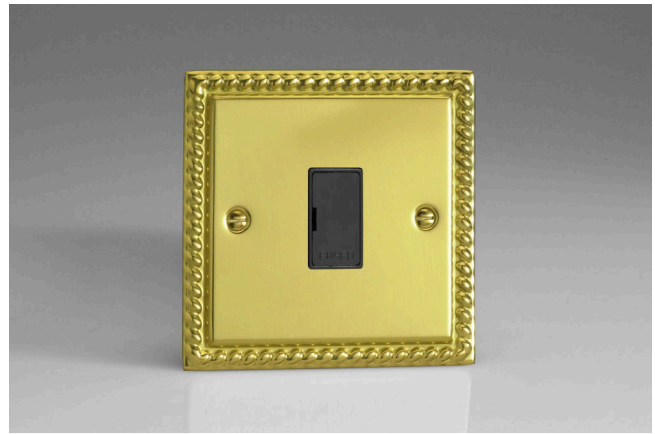

Data Sheet

Product Code: XG6UB

Product Description: 13A Unswitched Fused Spur

Range: Classic

Finish: Georgian Brass

Product Category: Fused Spur

Insert/Knob Colour: Black Inserts

Barcode: 5021575750577

Dimensions: 95x95x30mm

Faceplate Depth: 7mm

Net Weight: 156g

Gross Weight: 158g

Fixing Centres: 60.3mm

Depth from Mounting Face: 16.5mm

Recommended Back Box Depth: 25mm

Operating Voltage: 230v 50Hz

Maximum Load Rating: Refer to Fuse Value

Maximum Current Rating: 13A

Terminal (Live) Diameter: 4.5mm; **Capacity:** 4 x 2.5mm²

Terminal (Earth) Diameter: 3.3mm; **Capacity:** 3 x 1.5mm²

Intended Applications: Indoor Use Only. Domestic power supply.

Safety Advice: Product Must Be Earthed.

Applicable Safety Standard: BS 1363-4

Commodity Code: 85389091

Declaration of Conformity

All information is subject to change without notice. Errors and omissions excepted. Images are for illustrative purposes only. Individual features and colours may vary. Refer to date of issue to identify latest version.

Product Features

- ☑ Holds standard 25.4x6.4mm fuse
- ☑ Replaceable 13A fuse included
- ☑ Roped edge faceplate