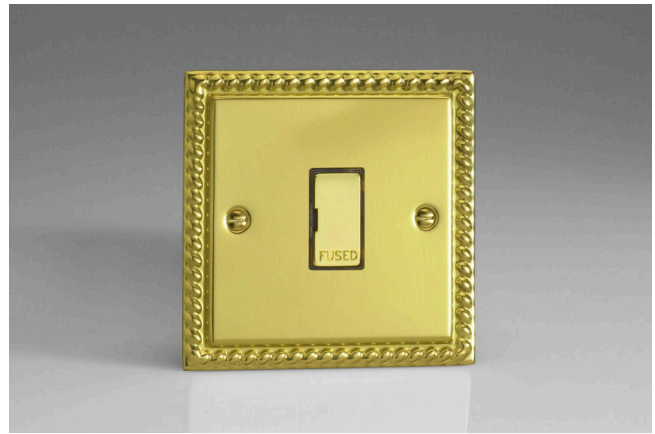

Data Sheet

Product Code: XG6UD

Product Description: 13A Unswitched Fused Spur with Metal Inserts

Range: Classic

Finish: Georgian Brass

Product Category: Fused Spur

Insert/Knob Colour: Brass Inserts

Barcode: 5021575751659

Dimensions: 95x95x30mm

Faceplate Depth: 7mm

Net Weight: 156g

Gross Weight: 158g

Fixing Centres: 60.3mm

Depth from Mounting Face: 16.5mm

Recommended Back Box Depth: 25mm

Operating Voltage: 230v 50Hz

Maximum Load Rating: Refer to Fuse Value

Maximum Current Rating: 13A

Terminal (Live) Diameter: 4.5mm; **Capacity:** 4 x 2.5mm²

Terminal (Earth) Diameter: 3.3mm; **Capacity:** 3 x 1.5mm²

Intended Applications: Indoor Use Only. Domestic power supply.

Safety Advice: Product Must Be Earthed.

Applicable Safety Standard: BS 1363-4

Commodity Code: 85389091

Declaration of Conformity

All information is subject to change without notice. Errors and omissions excepted. Images are for illustrative purposes only. Individual features and colours may vary. Refer to date of issue to identify latest version.

Product Features

- ☑ Holds standard 25.4x6.4mm fuse
- ☑ Replaceable 13A fuse included
- ☑ Roped edge faceplate