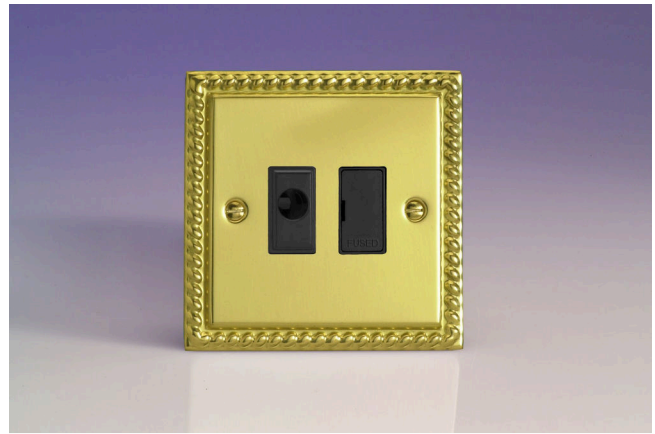

Data Sheet

Product Code: XG6UFOB

Product Description: 13A Unswitched Fused Spur + Flex Outlet

Range: Classic

Finish: Georgian Brass

Product Category: Fused Spur

Insert/Knob Colour: Black Inserts

Barcode: 5021575750591

Dimensions: 95x95x34mm

Faceplate Depth: 7mm

Net Weight: 166g

Gross Weight: 168g

Fixing Centres: 60.3mm

Depth from Mounting Face: 16.5mm

Recommended Back Box Depth: 25mm

Operating Voltage: 230v 50Hz

Maximum Load Rating: Refer to Fuse Value

Maximum Current Rating: 13A

Terminal (Live) Diameter: 4.5mm; **Capacity:** 4 x 2.5mm²

Terminal (Neutral) Diameter: 4.5mm; **Capacity:** 4 x 2.5mm²

Terminal (Earth) Diameter: 3.3mm; **Capacity:** 3 x 1.5mm²

Intended Applications: Indoor Use Only. Domestic power supply.

Safety Advice: Product Must Be Earthed.

Applicable Safety Standard: BS 1363-4

Commodity Code: 85389091

Declaration of Conformity

Product Features

- ☑ Cable clamp
- ☑ Holds standard 25.4x6.4mm fuse
- ☑ Replaceable 13A fuse included
- ☑ Roped edge faceplate