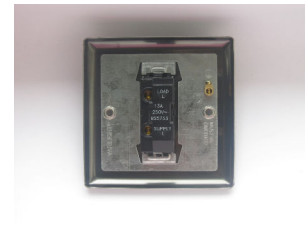

Data Sheet

Product Code: XG6UW

Product Description: 13A Unswitched Fused Spur

Range: Classic

Finish: Georgian Brass

Product Category: Fused Spur

Insert/Knob Colour: White Inserts

Barcode: 5021575750584

Dimensions: 95x95x30mm

Faceplate Depth: 7mm

Net Weight: 156g

Gross Weight: 158g

Fixing Centres: 60.3mm

Depth from Mounting Face: 16.5mm

Recommended Back Box Depth: 25mm

Operating Voltage: 230v 50Hz

Maximum Load Rating: Refer to Fuse Value

Maximum Current Rating: 13A

Terminal (Live) Diameter: 4.5mm; **Capacity:** 4 x 2.5mm²

Terminal (Earth) Diameter: 3.3mm; **Capacity:** 3 x 1.5mm²

Intended Applications: Indoor Use Only. Domestic power supply.

Product Features

- ☑ Holds standard 25.4x6.4mm fuse
- ☑ Replaceable 13A fuse included
- ☑ Roped edge faceplate

10 YEAR GUARANTEE

BRITISH MADE