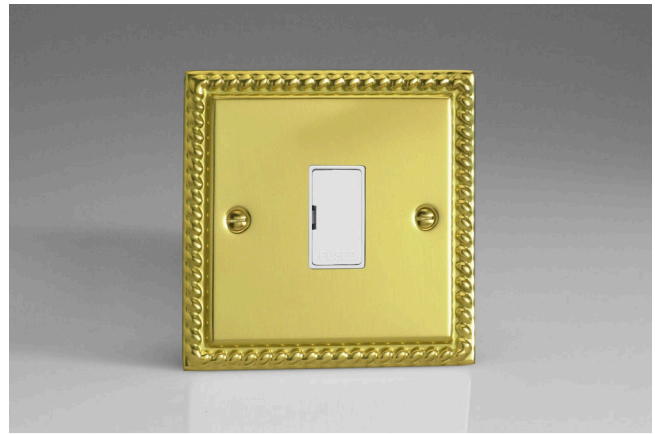

Data Sheet

Product Code: XG6UW

Product Description: 13A Unswitched Fused Spur

Range: Classic

Finish: Georgian Brass

Product Category: Fused Spur

Insert/Knob Colour: White Inserts

Barcode: 5021575750584

Dimensions: 95x95x30mm

Faceplate Depth: 7mm

Net Weight: 156g

Gross Weight: 158g

Fixing Centres: 60.3mm

Depth from Mounting Face: 16.5mm

Recommended Back Box Depth: 25mm

Operating Voltage: 230v 50Hz

Maximum Load Rating: Refer to Fuse Value

Maximum Current Rating: 13A

Terminal (Live) Diameter: 4.5mm; **Capacity:** 4 x 2.5mm²

Terminal (Earth) Diameter: 3.3mm; **Capacity:** 3 x 1.5mm²

Intended Applications: Indoor Use Only. Domestic power supply.

Safety Advice: Product Must Be Earthed.

Applicable Safety Standard: BS 1363-4

Commodity Code: 85389091

Declaration of Conformity

All information is subject to change without notice. Errors and omissions excepted. Images are for illustrative purposes only. Individual features and colours may vary. Refer to date of issue to identify latest version.

Product Features

- ☑ Holds standard 25.4x6.4mm fuse
- ☑ Replaceable 13A fuse included
- ☑ Roped edge faceplate