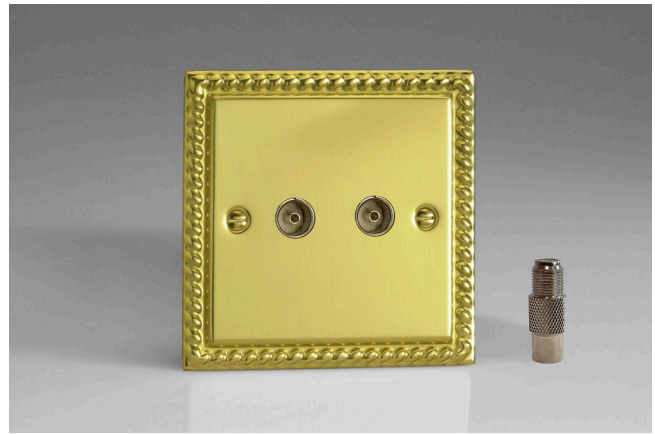

# Data Sheet

Product Code: XG88S

**Product Description:** 2-Gang TV Socket, Co-axial + F-Type Satellite

**Range:** Classic

**Finish:** Georgian Brass

**Product Category:** TV Socket

**Insert/Knob Colour:** Plain Insert

**Barcode:** 5021575750775

**Dimensions:** 95x95x28mm

**Faceplate Depth:** 7mm

**Net Weight:** 126g

**Gross Weight:** 128g

**Fixing Centres:** 60.3mm

**Depth from Mounting Face:** 10.2mm

**Recommended Back Box Depth:** 16mm

## Product Features

- ⊕ Double TV socket - 1 x socket for use with male co-axial plugs and 1 x F-type satellite socket for use with male F-connection plugs
- ⊕ Roped edge faceplate

10 YEAR GUARANTEE

BRITISH MADE 