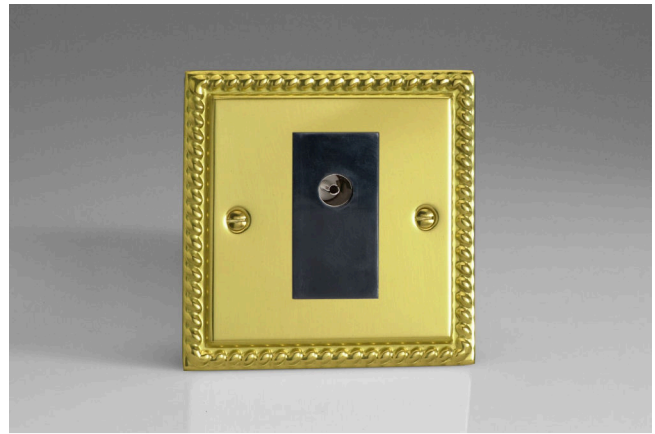

Data Sheet

Product Code: XG8ISOB

Product Description: 1-Gang TV Socket, Isolated Co-axial

Range: Classic

Finish: Georgian Brass

Product Category: TV Socket

Insert/Knob Colour: Black Insert

Barcode: 5021575750782

Dimensions: 95x95x23mm

Faceplate Depth: 7mm

Net Weight: 116g

Gross Weight: 118g

Fixing Centres: 60.3mm

Depth from Mounting Face: 10.2mm

Recommended Back Box Depth: 16mm

Operating Voltage: N/A

Date of Issue: 06th February 2022 © Doyle & Tratt Products Ltd, Carylls Lea, Faygate, West Sussex, RH12 4SJ, United Kingdom. All rights reserved.

Product Features

- ☑ TV socket for use with male co-axial plugs
- ☑ Isolated version for use where connected to a shared aerial
- ☑ Roped edge faceplate