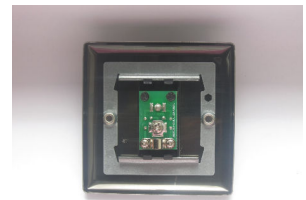

Data Sheet

Product Code: XG8ISOB

Product Description: 1-Gang TV Socket, Isolated Co-axial

Range: Classic

Finish: Georgian Brass

Product Category: TV Socket

Insert/Knob Colour: Black Insert

Barcode: 5021575750782

Dimensions: 95x95x23mm

Faceplate Depth: 7mm

Net Weight: 116g

Gross Weight: 118g

Fixing Centres: 60.3mm

Depth from Mounting Face: 10.2mm

Recommended Back Box Depth: 16mm

Operating Voltage: N/A

Date of Issue: 06th February 2022 © Doyle & Tratt Products Ltd, Carylls Lea, Faygate, West Sussex, RH12 4SJ, United Kingdom. All rights reserved.

Product Features

- ☑ TV socket for use with male co-axial plugs
- ☑ Isolated version for use where connected to a shared aerial
- ☑ Roped edge faceplate