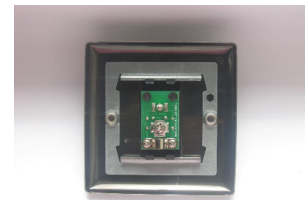

10 YEAR GUARANTEE

BRITISH MADE