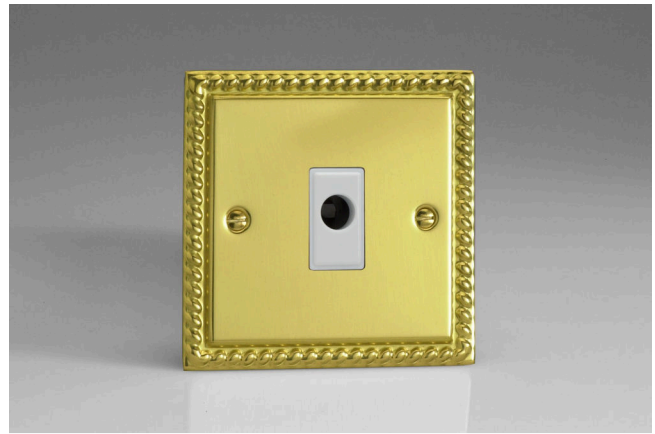

Data Sheet

Product Code: XGFOW

Product Description: 16A Flex Outlet Plate

Range: Classic

Finish: Georgian Brass

Product Category: Flex Outlet

Insert/Knob Colour: White Insert

Barcode: 5021575751109

Dimensions: 95x95x35mm

Faceplate Depth: 7mm

Net Weight: 106g

Gross Weight: 108g

Fixing Centres: 60.3mm

Depth from Mounting Face: 24.2mm

Recommended Back Box Depth: 16mm

Operating Voltage: N/A

Maximum Load Rating: 16A

Maximum Current Rating: 16A

Terminal (Live) Diameter: 4.5mm; **Capacity:** 4 x 2.5mm²

Terminal (Neutral) Diameter: 4.5mm; **Capacity:** 4 x 2.5mm²

Terminal (Earth) Diameter: 3.3mm; **Capacity:** 3 x 1.5mm²

Intended Applications: Indoor Use Only. Domestic power supply.

Safety Advice: Product Must Be Earthed.

Applicable Safety Standard: BS EN 60669-1

Commodity Code: 85389091

Declaration of Conformity

Product Features

- ✔ Can be used in a number of different environments for many applications
- ✔ Cable clamp
- ✔ Roped edge faceplate