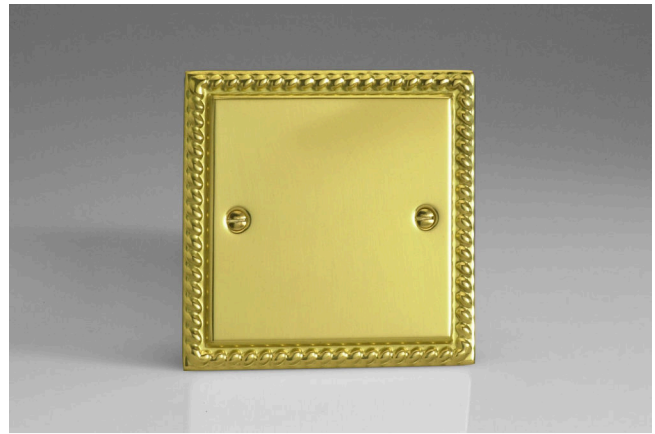

Data Sheet

Product Code: XGSB

Product Description: Single Blank Plate

Range: Classic

Finish: Georgian Brass

Product Category: Blank Plate

Barcode: 5021575750867

Dimensions: 95x95x11mm

Maximum Current Rating: -

Terminal (Earth) Diameter: 3.3mm; **Capacity:** 3 x 1.5mm²

Intended Applications: Indoor Use Only.

Safety Advice: Product Must Be Earthed.

Applicable Safety Standard: N/A

Commodity Code: 85381000

Date of Issue: 06th February 2022 © Doyle & Tratt Products Ltd, Carylls Lea, Faygate, West Sussex, RH12 4SJ, United Kingdom. All rights reserved.

Product Features

- ✔ Used to cover unused wall boxes
- ✔ Roped edge faceplate