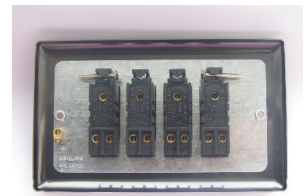

Data Sheet

Product Code: XGT9

Product Description: 4-Gang 10A 1- or 2-Way Toggle Switch (Twin Plate)

Range: Classic

Finish: Georgian Brass

Product Category: 2-Way Toggle Switch

Insert/Knob Colour: Brass Toggles

Barcode: 5021575750874

Dimensions: 95x155x36mm

Faceplate Depth: 7mm

Net Weight: 259g

Gross Weight: 262g

Fixing Centres: 120.6mm

Depth from Mounting Face: 11.2mm

Recommended Back Box Depth: 16mm

Operating Voltage: 230v 50Hz

Maximum Load Rating: 10A

Maximum Current Rating: 10A

Terminal (Live) Diameter: 3.3mm; **Capacity:** 3 x 1.5mm²

Terminal (Earth) Diameter: 3.3mm; **Capacity:** 3 x 1.5mm²

Intended Applications: Indoor Use Only. Domestic lighting circuits.

Safety Advice: Product Must Be Earthed.

Applicable Safety Standard: BS EN 60669-1

Commodity Code: 85365007

Declaration of Conformity

Product Features

- ☑ 1- or 2-way switching
- ☑ Suitable for controlling both mains and low voltage lighting
- ☑ Roped edge faceplate