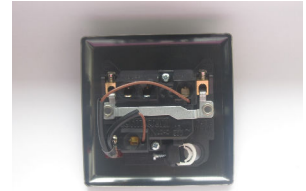

# Data Sheet

Product Code: XI6FONB

**Product Description:** 13A Switched Fused Spur + Neon + Flex Outlet

**Range:** Classic

**Finish:** Iridium

**Product Category:** Fused Spur

**Insert/Knob Colour:** Black Inserts

**Terminal (Earth) Diameter:** 3.3mm; **Capacity:** 3 x 1.5mm<sup>2</sup>

**Intended Applications:** Indoor Use Only. Domestic power supply.

**Safety Advice:** Product Must Be Earthed.

**Applicable Safety Standard:** BS 1363-4

## Product Features

- ☑ Double pole switching
- ☑ Cable clamp and neon indicator light
- ☑ Holds standard 25.4x6.4mm fuse
- ☑ Replaceable 13A fuse included
- ☑ Bevelled edge faceplate

10 YEAR GUARANTEE

BRITISH MADE