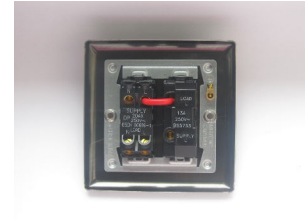

Data Sheet

Product Code: XI6NB

Product Description: 13A Switched Fused Spur + Neon

Range: Classic

Finish: Iridium

Product Category: Fused Spur

Insert/Knob Colour: Black Inserts

Barcode: 5021575770537

Maximum Load Rating: Refer to Fuse Value

Maximum Current Rating: 13A

Terminal (Live) Diameter: 4.5mm; **Capacity:** 4 x 2.5mm²

Terminal (Neutral) Diameter: 4.5mm; **Capacity:** 4 x 2.5mm²

Terminal (Earth) Diameter: 3.3mm; **Capacity:** 3 x 1.5mm²

Intended Applications: Indoor Use Only. Domestic power supply.

Safety Advice: Product Must Be Earthed.

Applicable Safety Standard: BS 1363-4

Commodity Code: 85389091

Declaration of Conformity

Product Features

- ✔ Double pole switching
- ✔ Neon indicator light
- ✔ Holds standard 25.4x6.4mm fuse
- ✔ Replaceable 13A fuse included
- ✔ Bevelled edge faceplate

10 YEAR GUARANTEE

BRITISH MADE

All information is subject to change without notice. Errors and omissions excepted. Images are for illustrative purposes only. Individual features and colours may vary. Refer to date of issue to identify latest version.