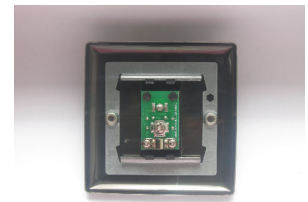

Data Sheet

Product Code: XI8ISOB

Product Description: 1-Gang TV Socket, Isolated Co-axial

Range: Classic

Finish: Iridium

Product Category: TV Socket

Insert/Knob Colour: Black Insert

Barcode: 5021575770780

Dimensions: 91x91x23mm

Faceplate Depth: 8mm

Net Weight: 116g

Gross Weight: 118g

Fixing Centres: 60.3mm

Depth from Mounting Face: 10.9mm

Recommended Back Box Depth: 16mm

Operating Voltage: N/A

Date of Issue: 06th February 2022 © Doyle & Tratt Products Ltd, Carylls Lea, Faygate, West Sussex, RH12 4SJ, United Kingdom. All rights reserved.

Product Features

- ✔ TV socket for use with male co-axial plugs
- ✔ Isolated version for use where connected to a shared aerial
- ✔ Bevelled edge faceplate