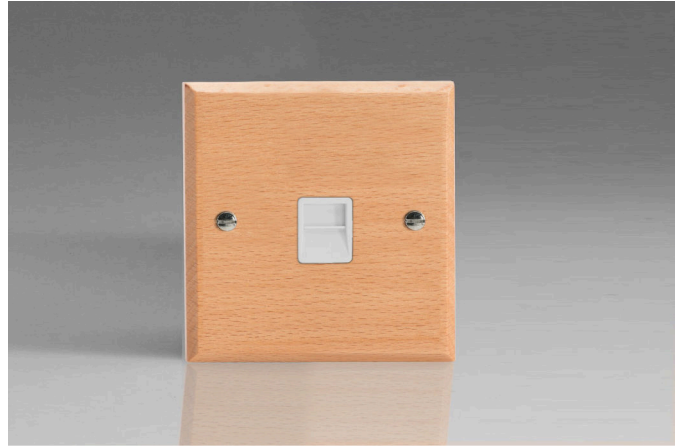

# Data Sheet

Product Code: XKTMBEW

**Product Description:** 1-Gang Telephone Master Socket

**Range:** Kilnwood

**Finish:** Scandic Beech

**Product Category:** Telephone Socket

**Insert/Knob Colour:** White Insert

**Barcode:** 5021575972726

**Dimensions:** 96x96x21mm

**Faceplate Depth:** 15mm

**Net Weight:** 76g

**Gross Weight:** 78g

**Fixing Centres:** 60.3mm

**Depth from Mounting Face:**

**Recommended Back Box Depth:** 16mm