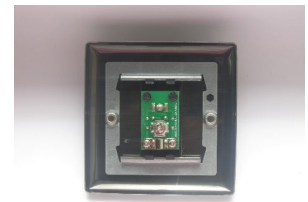

Data Sheet

Product Code: XN8ISOW

Product Description: 1-Gang TV Socket, Isolated Co-axial

Range: Classic

Finish: Satin

Product Category: TV Socket

Insert/Knob Colour: White Insert

Barcode: 5021575800791

Dimensions: 91x91x23mm

Faceplate Depth: 8mm

Net Weight: 116g

Gross Weight: 118g

Fixing Centres: 60.3mm

Depth from Mounting Face: 10.9mm

Recommended Back Box Depth: 16mm

Operating Voltage: N/A

Date of Issue: 06th February 2022 © Doyle & Tratt Products Ltd, Carylls Lea, Faygate, West Sussex, RH12 4SJ, United Kingdom. All rights reserved.

Product Features

- ✔ TV socket for use with male co-axial plugs
- ✔ Isolated version for use where connected to a shared aerial
- ✔ Bevelled edge faceplate