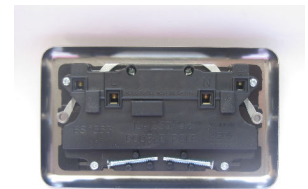

# Data Sheet

Product Code: XS5B

---

**Product Description:** 2-Gang 13A Double Pole Switched Socket

---

**Range:** Classic

**Finish:** Matt Chrome

**Product Category:** 13A Socket

**Terminal (Neutral) Diameter:** 4.8mm; **Capacity:** 4 x 2.5mm<sup>2</sup>

**Terminal (Earth) Diameter:** 4.8mm; **Capacity:** 4 x 2.5mm<sup>2</sup>

---

**Intended Applications:** Indoor Use Only. Domestic power supply.

## Product Features

- ✔ Double pole switching for safer operation
- ✔ Curved edge faceplate

10 YEAR GUARANTEE

BRITISH MADE

*All information is subject to change without notice. Errors and omissions excepted. Images are for illustrative purposes only. Individual features and colours may vary. Refer to date of issue to identify latest version.*