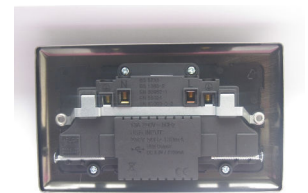

Data Sheet

Product Code: XS5UACB

Product Description: 2-Gang 13A Single Pole Switched Socket with 1x USB A & 1x USB C Charging Ports

Range: Classic

Finish: Matt Chrome

Product Category: 13A Socket with USB A & C Ports

Insert/Knob Colour: Black Insert

Barcode: 5021575009293

Dimensions: 88x147x31mm

Faceplate Depth: 8mm

Net Weight: 199g

Gross Weight: 202g

Fixing Centres: 120.6mm

Depth from Mounting Face: 18.5mm

Terminal (Neutral) Diameter: 4.8mm; **Capacity:** 4 x 2.5mm²

Terminal (Earth) Diameter: 4.8mm; **Capacity:** 4 x 2.5mm²

Intended Applications: Indoor Use Only. Domestic power supply.

Safety Advice: Please note recommended back box depth relies on efficient cable routing.. Product Must Be Earthed.

Applicable Safety Standard: BS 1363-2

Commodity Code: 85366990

Product Features

- ☑ Ideal for charging iPad, iPhone, tablets, mobiles and cameras
- ☑ Features VARILIGHT Smart Port technology making it suitable for all types of devices.
- ☑ The USB port detects the device to be charged and optimises its output accordingly to achieve the fastest possible charging speed.
- ☑ Bevelled edge faceplate