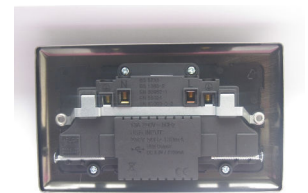

10 YEAR GUARANTEE

BRITISH MADE