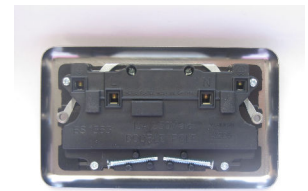

Data Sheet

Product Code: XS5W

Product Description: 2-Gang 13A Double Pole Switched Socket

Range: Classic

Finish: Matt Chrome

Product Category: 13A Socket

Insert/Knob Colour: White Inserts

Barcode: 5021575830422

Maximum Load Rating: 13A

Maximum Current Rating: 13A

Terminal (Live) Diameter: 4.8mm; **Capacity:** 4 x 2.5mm²

Terminal (Neutral) Diameter: 4.8mm; **Capacity:** 4 x 2.5mm²

Terminal (Earth) Diameter: 4.8mm; **Capacity:** 4 x 2.5mm²

Intended Applications: Indoor Use Only. Domestic power supply.

Safety Advice: Product Must Be Earthed.

Applicable Safety Standard: BS 1363-2

Commodity Code: 85366990

Declaration of Conformity

Product Features

- ✔ Double pole switching for safer operation
- ✔ Curved edge faceplate

10 YEAR GUARANTEE

BRITISH MADE

All information is subject to change without notice. Errors and omissions excepted. Images are for illustrative purposes only. Individual features and colours may vary. Refer to date of issue to identify latest version.