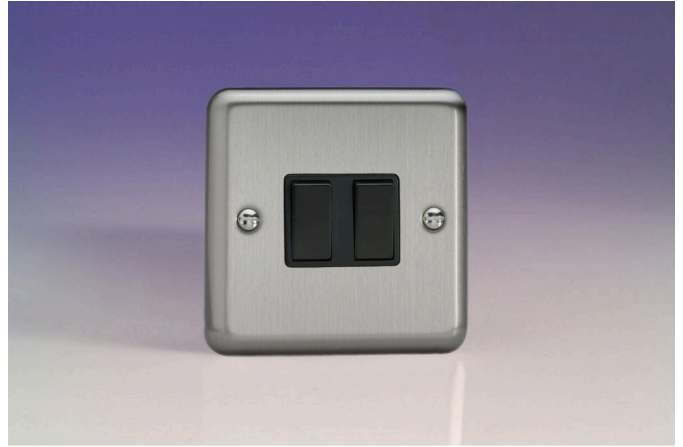

Data Sheet

Product Code: XS77B

Product Description: 2-Gang 10A Intermediate Rocker Switch

Range: Classic

Finish: Matt Chrome

Product Category: Intermediate Rocker Switch

Insert/Knob Colour: Black Rockers

Barcode: 5021575831177

Dimensions: 86x86x25mm

Faceplate Depth: 7mm

Net Weight: 146g

Gross Weight: 148g

Fixing Centres: 60.3mm

Depth from Mounting Face: 11mm

Recommended Back Box Depth: 16mm

Operating Voltage: 230v 50Hz

Maximum Load Rating: 10A

Maximum Current Rating: 10A

Terminal (Live) Diameter: 3.3mm; **Capacity:** 3 x 1.5mm²

Terminal (Earth) Diameter: 3.3mm; **Capacity:** 3 x 1.5mm²

Product Features

- ⊙ 2 x intermediate (3-way) switches
- ⊙ Suitable for controlling both mains and low voltage lighting
- ⊙ Intermediate switch enables 3-way switching
- ⊙ Curved edge faceplate