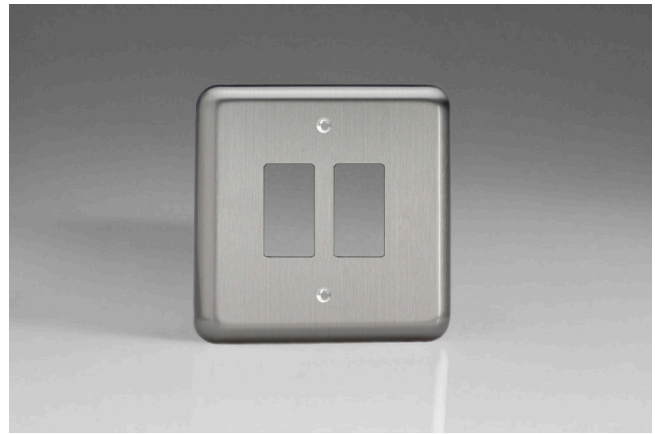

Data Sheet

Product Code: XSPGY2

Product Description: 2-Gang Grid Plate (Single Plate) inc Yoke (formerly XSPG2)

Range: Classic

Finish: Matt Chrome

Product Category: Grid Pack (Plate and Yoke)

Barcode: 5021575007350

Dimensions: 86x86x7mm

Faceplate Depth: 11mm

Net Weight: 76g

Gross Weight: 78g

Fixing Centres: 60.3mm

Depth from Mounting Face: Module Dependent

Recommended Back Box Depth: 25mm

Operating Voltage: N/A

Maximum Load Rating: N/A

Maximum Current Rating: -

Terminal (Earth) Diameter: 5.4mm; **Capacity:** 4 x 2.5mm²

Intended Applications: Indoor Use Only. Domestic electrical circuits.

Safety Advice: Product Must Be Earthed.

Applicable Safety Standard: N/A

Commodity Code: 85389091

Declaration of Conformity

All information is subject to change without notice. Errors and omissions excepted. Images are for illustrative purposes only. Individual features and colours may vary. Refer to date of issue to identify latest version.

Date of Issue: 06th February 2022 © Doyle & Tratt Products Ltd, Carylls Lea, Faygate, West Sussex, RH12 4SJ, United Kingdom. All rights reserved.

Product Features

- ✔ Design compliments with Classic range
- ✔ Create your own switch combinations
- ✔ Comes in a pack with the grid frame pictured below.