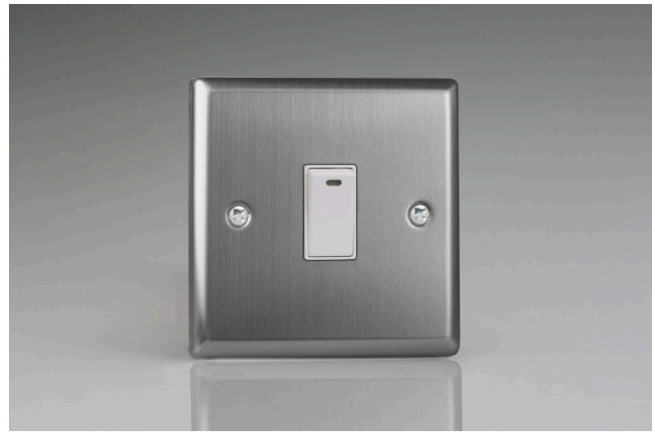

# Data Sheet

Product Code: XT20NW

**Product Description:** 1-Gang 20A Double Pole Rocker Switch + Neon Indicator Light

**Range:** Classic

**Finish:** Brushed Steel

**Product Category:** 20A Rocker Switch

**Insert/Knob Colour:** White Rocker

**Terminal (Earth) Diameter:** 3.3mm; **Capacity:** 3 x 1.5mm<sup>2</sup>

**Intended Applications:** Indoor Use Only. Domestic power supply.

**Safety Advice:** Product Must Be Earthed.

**Applicable Safety Standard:** BS EN 60669-1

## Product Features

- ✔ Double pole switching
- ✔ Neon indicator light
- ✔ Bevelled edge faceplate
- ✔ Neon indicator can also be used as a 'Nightlight' to help you find your switch in a darkened room. [Click here for a wiring diagram.](#)