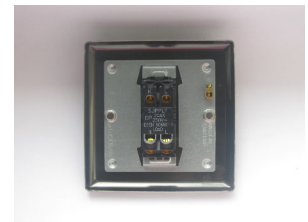

# Data Sheet

Product Code: XT20NW

**Product Description:** 1-Gang 20A Double Pole Rocker Switch + Neon Indicator Light

**Range:** Classic

**Finish:** Brushed Steel

**Product Category:** 20A Rocker Switch

**Insert/Knob Colour:** White Rocker

**Barcode:** 5021575032123

**Dimensions:** 91x91x30mm

**Faceplate Depth:** 8mm

**Net Weight:** 126g

**Gross Weight:** 128g

**Fixing Centres:** 60.3mm

**Depth from Mounting Face:** 16.7mm

**Recommended Back Box Depth:** 16mm

**Terminal (Earth) Diameter:** 3.3mm; **Capacity:** 3 x 1.5mm<sup>2</sup>

**Intended Applications:** Indoor Use Only. Domestic power supply.

**Safety Advice:** Product Must Be Earthed.

**Applicable Safety Standard:** BS EN 60669-1

## Product Features

- ✔ Double pole switching
- ✔ Neon indicator light
- ✔ Bevelled edge faceplate
- ✔ Neon indicator can also be used as a 'Nightlight' to help you find your switch in a darkened room. [Click here for a wiring diagram.](#)