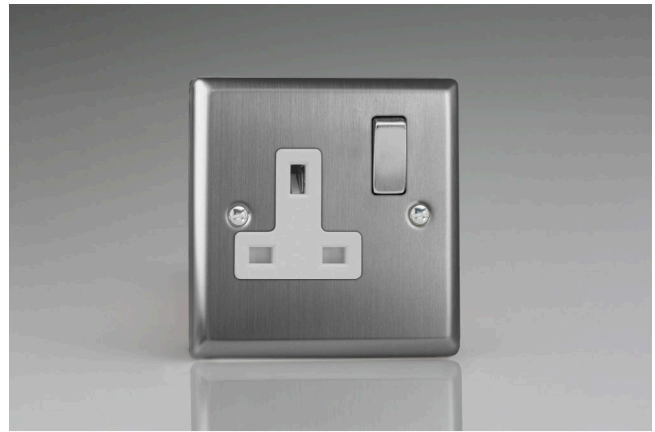

Data Sheet

Product Code: XT4DW

Product Description: 1-Gang 13A Double Pole Switched Socket with Metal Rockers

Range: Classic

Finish: Brushed Steel

Product Category: 13A Socket

Insert/Knob Colour: Steel/White Inserts

Barcode: 5021575032260

Dimensions: 91x91x31mm

Faceplate Depth: 8mm

Net Weight: 136g

Gross Weight: 138g

Fixing Centres: 60.3mm

Depth from Mounting Face: 17.8mm

Recommended Back Box Depth: 25mm

Operating Voltage: 230v 50Hz

Maximum Load Rating: 13A

Maximum Current Rating: 13A

Terminal (Live) Diameter: 4.8mm; **Capacity:** 4 x 2.5mm²

Terminal (Neutral) Diameter: 4.8mm; **Capacity:** 4 x 2.5mm²

Terminal (Earth) Diameter: 4.8mm; **Capacity:** 4 x 2.5mm²

Intended Applications: Indoor Use Only. Domestic power supply.

Safety Advice: Product Must Be Earthed.

Applicable Safety Standard: BS 1363-2

Commodity Code: 85366990

Declaration of Conformity

Product Features

- ✔ Double pole switching for safer operation
- ✔ Bevelled edge faceplate