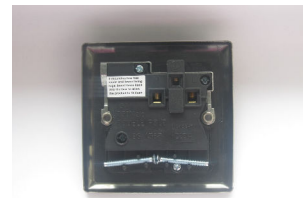

Data Sheet

Product Code: XT4DW

Product Description: 1-Gang 13A Double Pole Switched Socket with Metal Rockers

Range: Classic

Finish: Brushed Steel

Product Category: 13A Socket

Insert/Knob Colour: Steel/White Inserts

Intended Applications: Indoor Use Only. Domestic power supply.

Safety Advice: Product Must Be Earthed.

Applicable Safety Standard: BS 1363-2

Commodity Code: 85366990

Declaration of Conformity

Product Features

- ✔ Double pole switching for safer operation
- ✔ Bevelled edge faceplate

10 YEAR GUARANTEE

BRITISH MADE 

All information is subject to change without notice. Errors and omissions excepted. Images are for illustrative purposes only. Individual features and colours may vary. Refer to date of issue to identify latest version.