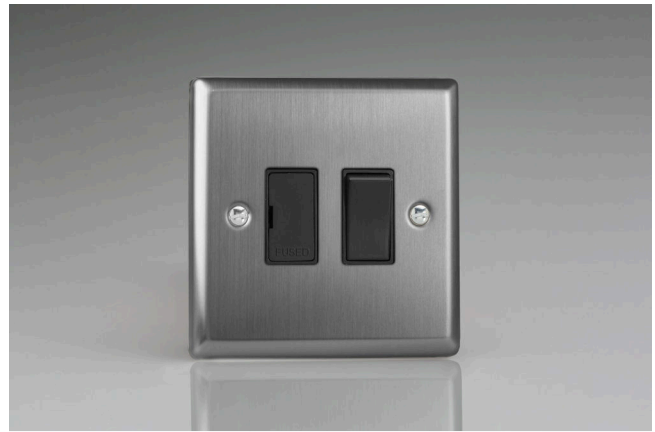

# Data Sheet

Product Code: XT6B

**Product Description:** 13A Switched Fused Spur

**Range:** Classic

**Finish:** Brushed Steel

**Product Category:** Fused Spur

**Insert/Knob Colour:** Black Inserts

**Barcode:** 5021575032383

**Terminal (Earth) Diameter:** 3.3mm; **Capacity:** 3 x 1.5mm<sup>2</sup>

**Intended Applications:** Indoor Use Only. Domestic power supply.

**Safety Advice:** Product Must Be Earthed.

**Applicable Safety Standard:** BS 1363-4

## Product Features

- ✔ Double pole switching
- ✔ Holds standard 25.4x6.4mm fuse
- ✔ Replaceable 13A fuse included
- ✔ Bevelled edge faceplate

10 YEAR GUARANTEE

BRITISH MADE

*All information is subject to change without notice. Errors and omissions excepted. Images are for illustrative purposes only. Individual features and colours may vary. Refer to date of issue to identify latest version.*