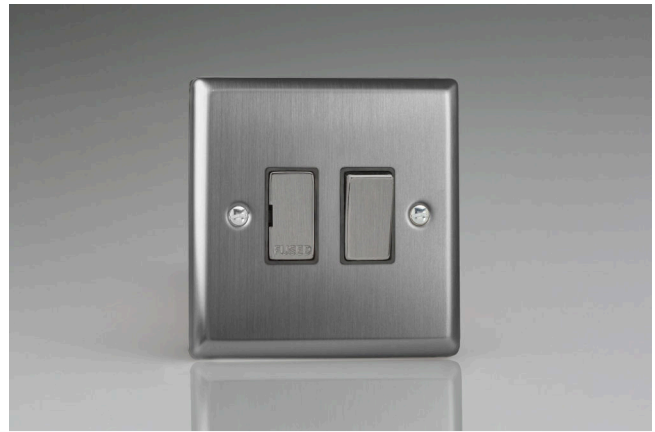

# Data Sheet

Product Code: XT6D

**Product Description:** 13A Switched Fused Spur with Metal Inserts

**Range:** Classic

**Finish:** Brushed Steel

**Product Category:** Fused Spur

**Insert/Knob Colour:** Steel Inserts

**Barcode:** 5021575032390

**Dimensions:** 91x91x30mm

**Faceplate Depth:** 8mm

**Net Weight:** 166g

**Gross Weight:** 168g

**Fixing Centres:** 60.3mm

**Depth from Mounting Face:** 16.7mm

**Recommended Back Box Depth:** 25mm

**Terminal (Earth) Diameter:** 3.3mm; **Capacity:** 3 x 1.5mm<sup>2</sup>

**Intended Applications:** Indoor Use Only. Domestic power supply.

**Safety Advice:** Product Must Be Earthed.

**Applicable Safety Standard:** BS 1363-4

## Product Features

- ✔ Double pole switching
- ✔ Holds standard 25.4x6.4mm fuse
- ✔ Replaceable 13A fuse included
- ✔ Bevelled edge faceplate

10 YEAR GUARANTEE

BRITISH MADE

*All information is subject to change without notice. Errors and omissions excepted. Images are for illustrative purposes only. Individual features and colours may vary. Refer to date of issue to identify latest version.*