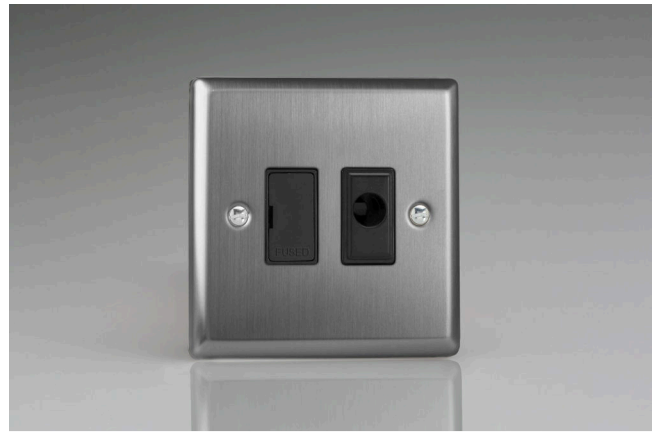

Data Sheet

Product Code: XT6UFOB

Product Description: 13A Unswitched Fused Spur + Flex Outlet

Range: Classic

Finish: Brushed Steel

Product Category: Fused Spur

Insert/Knob Colour: Black Inserts

Barcode: 5021575032475

Dimensions: 91x91x34mm

Faceplate Depth: 8mm

Net Weight: 166g

Gross Weight: 168g

Fixing Centres: 60.3mm

Depth from Mounting Face: 17.2mm

Recommended Back Box Depth: 25mm

Operating Voltage: 230v 50Hz

Maximum Load Rating: Refer to Fuse Value

Maximum Current Rating: 13A

Terminal (Live) Diameter: 4.5mm; **Capacity:** 4 x 2.5mm²

Terminal (Neutral) Diameter: 4.5mm; **Capacity:** 4 x 2.5mm²

Terminal (Earth) Diameter: 3.3mm; **Capacity:** 3 x 1.5mm²

Intended Applications: Indoor Use Only. Domestic power supply.

Safety Advice: Product Must Be Earthed.

Applicable Safety Standard: BS 1363-4

Commodity Code: 85389091

Declaration of Conformity

Product Features

- ✔ Cable clamp
- ✔ Holds standard 25.4x6.4mm fuse
- ✔ Replaceable 13A fuse included
- ✔ Bevelled edge faceplate