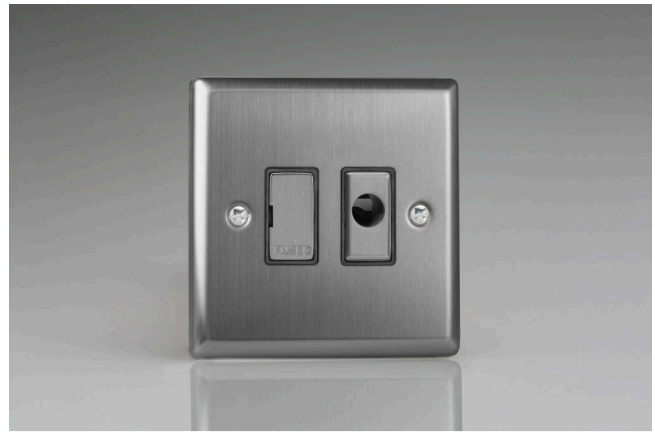

Data Sheet

Product Code: XT6UFOD

Product Description: 13A Unswitched Fused Spur + Flex Outlet with Metal Inserts

Range: Classic

Finish: Brushed Steel

Product Category: Fused Spur

Insert/Knob Colour: Steel Inserts

Terminal (Earth) Diameter: 3.3mm; **Capacity:** 3 x 1.5mm²

Intended Applications: Indoor Use Only. Domestic power supply.

Safety Advice: Product Must Be Earthed.

Applicable Safety Standard: BS 1363-4

Commodity Code: 85389091

Declaration of Conformity

Product Features

- ✔ Cable clamp
- ✔ Holds standard 25.4x6.4mm fuse
- ✔ Replaceable 13A fuse included
- ✔ Bevelled edge faceplate

10 YEAR GUARANTEE

BRITISH MADE

All information is subject to change without notice. Errors and omissions excepted. Images are for illustrative purposes only. Individual features and colours may vary. Refer to date of issue to identify latest version.