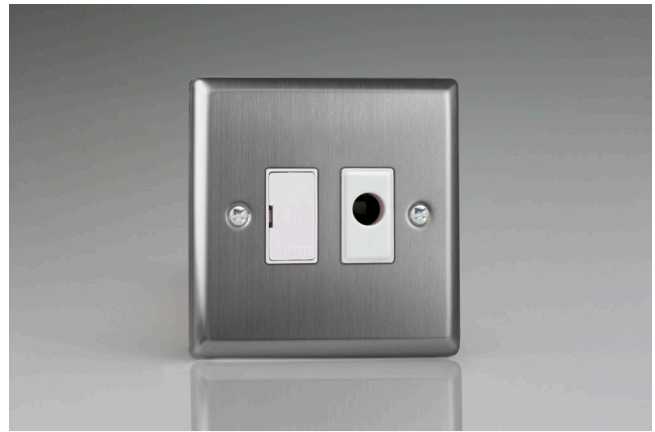

Data Sheet

Product Code: XT6UFOW

Product Description: 13A Unswitched Fused Spur + Flex Outlet

Range: Classic

Finish: Brushed Steel

Product Category: Fused Spur

Insert/Knob Colour: White Inserts

Barcode: 5021575032499

Dimensions: 91x91x34mm

Faceplate Depth: 8mm

Net Weight: 166g

Gross Weight: 168g

Fixing Centres: 60.3mm

Depth from Mounting Face: 24.9mm

Recommended Back Box Depth: 25mm

Operating Voltage: 230v 50Hz

Maximum Load Rating: Refer to Fuse Value

Maximum Current Rating: 13A

Terminal (Live) Diameter: 4.5mm; **Capacity:** 4 x 2.5mm²

Terminal (Neutral) Diameter: 4.5mm; **Capacity:** 4 x 2.5mm²

Terminal (Earth) Diameter: 3.3mm; **Capacity:** 3 x 1.5mm²

Intended Applications: Indoor Use Only. Domestic power supply.

Safety Advice: Product Must Be Earthed.

Applicable Safety Standard: BS 1363-4

Commodity Code: 85389091

Declaration of Conformity

Product Features

- ✔ Cable clamp
- ✔ Holds standard 25.4x6.4mm fuse
- ✔ Replaceable 13A fuse included
- ✔ Bevelled edge faceplate