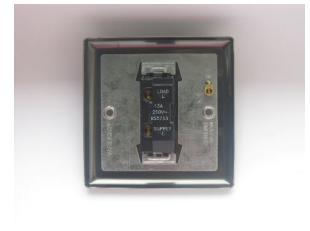

# Data Sheet

Product Code: XT6UW

---

**Product Description:** 13A Unswitched Fused Spur

---

**Range:** Classic

**Finish:** Brushed Steel

**Product Category:** Fused Spur

**Insert/Knob Colour:** White Inserts

**Barcode:** 5021575032505

---

**Dimensions:** 91x91x30mm

**Faceplate Depth:** 8mm

**Net Weight:** 156g

**Gross Weight:** 158g

**Fixing Centres:** 60.3mm

**Terminal (Earth) Diameter:** 3.3mm; **Capacity:** 3 x 1.5mm<sup>2</sup>

---

**Intended Applications:** Indoor Use Only. Domestic power supply.

**Safety Advice:** Product Must Be Earthed.

**Applicable Safety Standard:** BS 1363-4

## Product Features

- ✔ Holds standard 25.4x6.4mm fuse
- ✔ Replaceable 13A fuse included
- ✔ Bevelled edge faceplate

10 YEAR GUARANTEE

BRITISH MADE