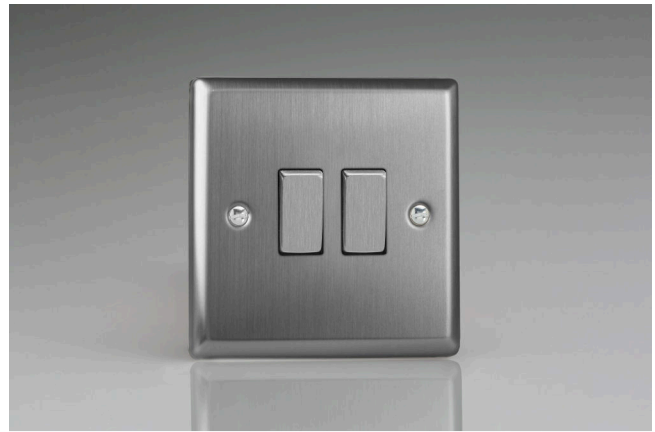

# Data Sheet

Product Code: XT77D

**Product Description:** 2-Gang 10A Intermediate Rocker Switch with Metal Rockers

**Range:** Classic

**Finish:** Brushed Steel

**Product Category:** Intermediate Rocker Switch

**Insert/Knob Colour:** Steel Rockers

**Barcode:** 5021575032567

**Dimensions:** 91x91x25mm

**Faceplate Depth:** 8mm

**Net Weight:** 146g

**Gross Weight:** 148g

**Fixing Centres:** 60.3mm

**Depth from Mounting Face:** 11.4mm

## Product Features

- ✔ 2 x intermediate (3-way) switches
- ✔ Suitable for controlling both mains and low voltage lighting
- ✔ Intermediate switch enables 3-way switching
- ✔ Bevelled edge faceplate

10 YEAR GUARANTEE