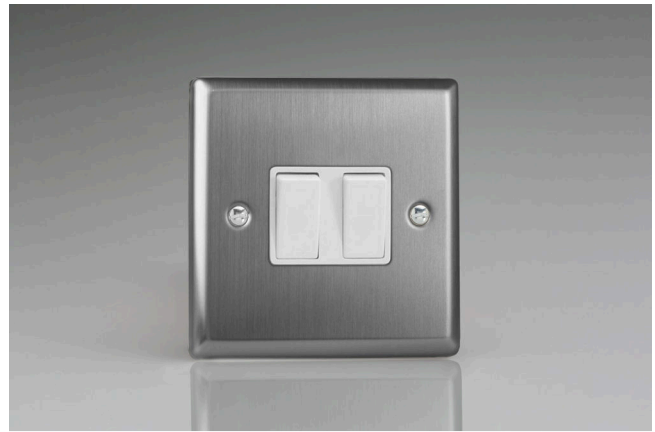

Data Sheet

Product Code: XT77W

Product Description: 2-Gang 10A Intermediate Rocker Switch

Range: Classic

Finish: Brushed Steel

Product Category: Intermediate Rocker Switch

Insert/Knob Colour: White Rockers

Barcode: 5021575032574

Dimensions: 91x91x25mm

Faceplate Depth: 8mm

Net Weight: 146g

Gross Weight: 148g

Fixing Centres: 60.3mm

Depth from Mounting Face: 11.4mm

Recommended Back Box Depth: 16mm

Operating Voltage: 230v 50Hz

Maximum Load Rating: 10A

Maximum Current Rating: 10A

Terminal (Live) Diameter: 3.3mm; **Capacity:** 3 x 1.5mm²

Terminal (Earth) Diameter: 3.3mm; **Capacity:** 3 x 1.5mm²

Intended Applications: Indoor Use Only. Domestic lighting circuits.

Product Features

- ✔ 2 x intermediate (3-way) switches
- ✔ Suitable for controlling both mains and low voltage lighting
- ✔ Intermediate switch enables 3-way switching
- ✔ Bevelled edge faceplate

10 YEAR GUARANTEE