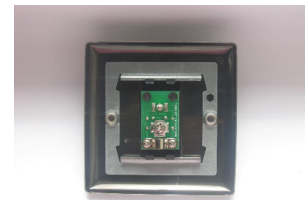

Data Sheet

Product Code: XT8ISOB

Product Description: 1-Gang TV Socket, Isolated Co-axial

Range: Classic

Finish: Brushed Steel

Product Category: TV Socket

Insert/Knob Colour: Black Insert

Barcode: 5021575032642

Date of Issue: 06th February 2022 © Doyle & Tratt Products Ltd, Carylls Lea, Faygate, West Sussex, RH12 4SJ, United Kingdom. All rights reserved.

Product Features

- ✔ TV socket for use with male co-axial plugs
- ✔ Isolated version for use where connected to a shared aerial
- ✔ Bevelled edge faceplate