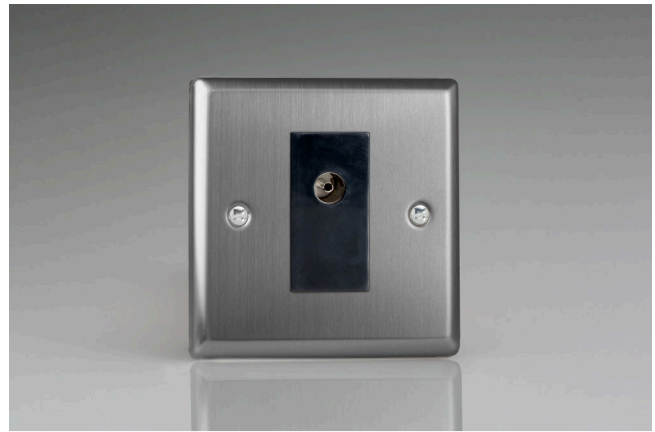

Data Sheet

Product Code: XT8ISOB

Product Description: 1-Gang TV Socket, Isolated Co-axial

Range: Classic

Finish: Brushed Steel

Product Category: TV Socket

Insert/Knob Colour: Black Insert

Barcode: 5021575032642

Dimensions: 91x91x23mm

Faceplate Depth: 8mm

Net Weight: 116g

Gross Weight: 118g

Fixing Centres: 60.3mm

Depth from Mounting Face: 10.9mm

Recommended Back Box Depth: 16mm

Operating Voltage: N/A

Date of Issue: 06th February 2022 © Doyle & Tratt Products Ltd, Carylls Lea, Faygate, West Sussex, RH12 4SJ, United Kingdom. All rights reserved.

Product Features

- ✔ TV socket for use with male co-axial plugs
- ✔ Isolated version for use where connected to a shared aerial
- ✔ Bevelled edge faceplate