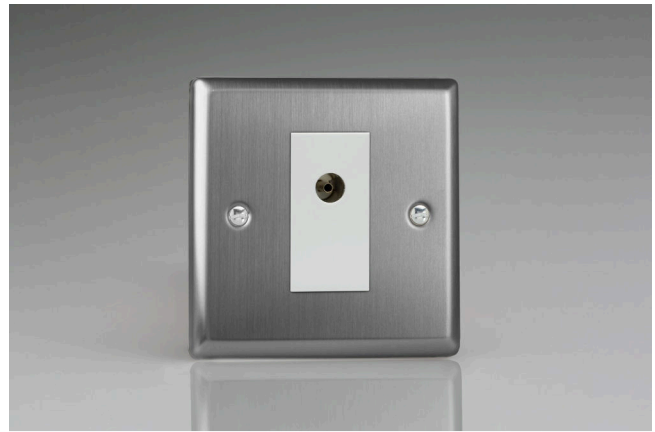

Data Sheet

Product Code: XT8ISOW

Product Description: 1-Gang TV Socket, Isolated Co-axial

Range: Classic

Finish: Brushed Steel

Product Category: TV Socket

Insert/Knob Colour: White Insert

Barcode: 5021575032659

Dimensions: 91x91x23mm

Faceplate Depth: 8mm

Net Weight: 116g

Gross Weight: 118g

Fixing Centres: 60.3mm

Depth from Mounting Face: 10.9mm

Recommended Back Box Depth: 16mm

Operating Voltage: N/A

Maximum Load Rating: N/A

Maximum Current Rating: -

Intended Applications: Indoor Use Only. Data circuits.

Applicable Safety Standard: BS 5733

Commodity Code: 85366910

Declaration of Conformity

All information is subject to change without notice. Errors and omissions excepted. Images are for illustrative purposes only. Individual features and colours may vary. Refer to date of issue to identify latest version.

Date of Issue: 06th February 2022 © Doyle & Tratt Products Ltd, Carylls Lea, Faygate, West Sussex, RH12 4SJ, United Kingdom. All rights reserved.

Product Features

- ✔ TV socket for use with male co-axial plugs
- ✔ Isolated version for use where connected to a shared aerial
- ✔ Bevelled edge faceplate