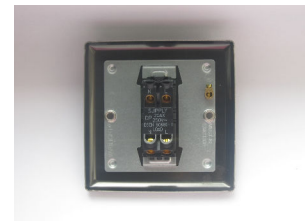

Data Sheet

Product Code: XV20B

Product Description: 1-Gang 20A Double Pole Rocker Switch

Range: Classic

Finish: Victorian Brass

Product Category: 20A Rocker Switch

Insert/Knob Colour: Black Rocker

Barcode: 5021575850154

Maximum Load Rating: 20A

Maximum Current Rating: 20A

Terminal (Live) Diameter: 4.5mm; **Capacity:** 4 x 2.5mm²

Terminal (Neutral) Diameter: 4.5mm; **Capacity:** 4 x 2.5mm²

Terminal (Earth) Diameter: 3.3mm; **Capacity:** 3 x 1.5mm²

Intended Applications: Indoor Use Only. Domestic power supply.

Safety Advice: Product Must Be Earthed.

Applicable Safety Standard: BS EN 60669-1

Commodity Code: 85389091

Declaration of Conformity

Product Features

- ✔ Double pole switching
- ✔ Bevelled edge faceplate

10 YEAR GUARANTEE

BRITISH MADE

All information is subject to change without notice. Errors and omissions excepted. Images are for illustrative purposes only. Individual features and colours may vary. Refer to date of issue to identify latest version.