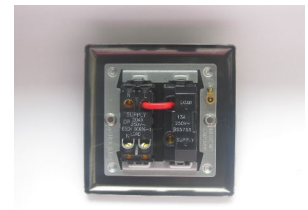

Data Sheet

Product Code: XV6B

Product Description: 13A Switched Fused Spur

Range: Classic

Finish: Victorian Brass

Product Category: Fused Spur

Insert/Knob Colour: Black Inserts

Barcode: 5021575850512

Maximum Load Rating: Refer to Fuse Value

Maximum Current Rating: 13A

Terminal (Live) Diameter: 4.5mm; **Capacity:** 4 x 2.5mm²

Terminal (Neutral) Diameter: 4.5mm; **Capacity:** 4 x 2.5mm²

Terminal (Earth) Diameter: 3.3mm; **Capacity:** 3 x 1.5mm²

Intended Applications: Indoor Use Only. Domestic power supply.

Safety Advice: Product Must Be Earthed.

Applicable Safety Standard: BS 1363-4

Commodity Code: 85389091

Declaration of Conformity

Product Features

- ✔ Double pole switching
- ✔ Holds standard 25.4x6.4mm fuse
- ✔ Replaceable 13A fuse included
- ✔ Bevelled edge faceplate

10 YEAR GUARANTEE

BRITISH MADE 

All information is subject to change without notice. Errors and omissions excepted. Images are for illustrative purposes only. Individual features and colours may vary. Refer to date of issue to identify latest version.