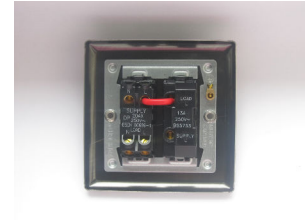

# Data Sheet

Product Code: XV6NB

**Product Description:** 13A Switched Fused Spur + Neon

**Range:** Classic

**Finish:** Victorian Brass

**Product Category:** Fused Spur

**Insert/Knob Colour:** Black Inserts

**Barcode:** 5021575850536

**Dimensions:** 91x91x30mm

**Faceplate Depth:** 8mm

**Net Weight:** 126g

**Gross Weight:** 128g

**Fixing Centres:** 60.3mm

**Depth from Mounting Face:** 16.7mm

**Recommended Back Box Depth:** 25mm

**Terminal (Earth) Diameter:** 3.3mm; **Capacity:** 3 x 1.5mm<sup>2</sup>

**Intended Applications:** Indoor Use Only. Domestic power supply.

**Safety Advice:** Product Must Be Earthed.

**Applicable Safety Standard:** BS 1363-4

## Product Features

- ✔ Double pole switching
- ✔ Neon indicator light
- ✔ Holds standard 25.4x6.4mm fuse
- ✔ Replaceable 13A fuse included
- ✔ Bevelled edge faceplate

10 YEAR GUARANTEE

BRITISH MADE

*All information is subject to change without notice. Errors and omissions excepted. Images are for illustrative purposes only. Individual features and colours may vary. Refer to date of issue to identify latest version.*