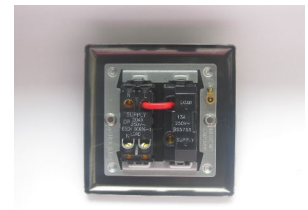

Data Sheet

Product Code: XV6W

Product Description: 13A Switched Fused Spur

Range: Classic

Finish: Victorian Brass

Product Category: Fused Spur

Insert/Knob Colour: White Inserts

Barcode: 5021575850529

Maximum Load Rating: Refer to Fuse Value

Maximum Current Rating: 13A

Terminal (Live) Diameter: 4.5mm; **Capacity:** 4 x 2.5mm²

Terminal (Neutral) Diameter: 4.5mm; **Capacity:** 4 x 2.5mm²

Terminal (Earth) Diameter: 3.3mm; **Capacity:** 3 x 1.5mm²

Intended Applications: Indoor Use Only. Domestic power supply.

Safety Advice: Product Must Be Earthed.

Applicable Safety Standard: BS 1363-4

Commodity Code: 85389091

Declaration of Conformity

Product Features

- ✔ Double pole switching
- ✔ Holds standard 25.4x6.4mm fuse
- ✔ Replaceable 13A fuse included
- ✔ Bevelled edge faceplate

10 YEAR GUARANTEE

BRITISH MADE

All information is subject to change without notice. Errors and omissions excepted. Images are for illustrative purposes only. Individual features and colours may vary. Refer to date of issue to identify latest version.