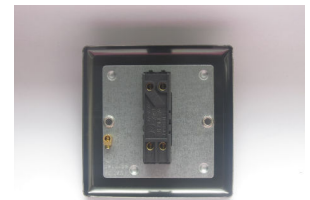

Data Sheet

Product Code: XV7B

Product Description: 1-Gang 10A Intermediate Rocker Switch

Range: Classic

Finish: Victorian Brass

Product Category: Intermediate Rocker Switch

Insert/Knob Colour: Black Rocker

Barcode: 5021575850611

Maximum Load Rating: 10A

Maximum Current Rating: 10A

Terminal (Live) Diameter: 3.3mm; **Capacity:** 3 x 1.5mm²

Terminal (Earth) Diameter: 3.3mm; **Capacity:** 3 x 1.5mm²

Intended Applications: Indoor Use Only. Domestic lighting circuits.

Safety Advice: Product Must Be Earthed.

Applicable Safety Standard: BS EN 60669-1

Commodity Code: 85365007

Declaration of Conformity

All information is subject to change without notice. Errors and omissions excepted. Images are for illustrative purposes only. Individual features and colours may vary. Refer to date of issue to identify latest version.

Product Features

- ☑ Intermediate switch enables 3-way switching
- ☑ Suitable for controlling both mains and low voltage lighting
- ☑ Bevelled edge faceplate

10 YEAR GUARANTEE

BRITISH MADE 