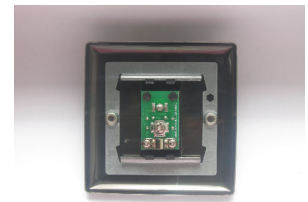

10 YEAR GUARANTEE

BRITISH MADE