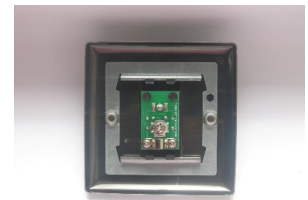

Data Sheet

Product Code: XV8ISOW

Product Description: 1-Gang TV Socket, Isolated Co-axial

Range: Classic

Finish: Victorian Brass

Product Category: TV Socket

Insert/Knob Colour: White Insert

Barcode: 5021575850796

Date of Issue: 06th February 2022 © Doyle & Tratt Products Ltd, Carylls Lea, Faygate, West Sussex, RH12 4SJ, United Kingdom. All rights reserved.

Product Features

- ✔ TV socket for use with male co-axial plugs
- ✔ Isolated version for use where connected to a shared aerial
- ✔ Bevelled edge faceplate