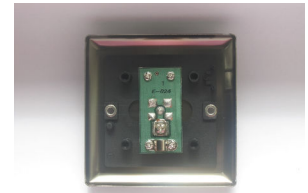

10 YEAR GUARANTEE

BRITISH MADE