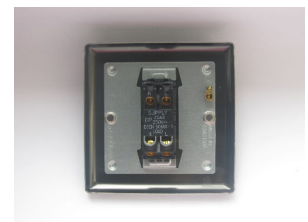

Data Sheet

Product Code: XY20NB.BZ

Product Description: 1-Gang 20A Double Pole Rocker Switch + Neon Indicator Light

Range: Urban

Finish: Brushed Bronze

Product Category: 20A Rocker Switch

Insert/Knob Colour: Black Rocker

Operating Voltage: 230v 50Hz

Maximum Load Rating: 20A

Maximum Current Rating: 20A

Terminal (Live) Diameter: 4.5mm; **Capacity:** 4 x 2.5mm²

Terminal (Neutral) Diameter: 4.5mm; **Capacity:** 4 x 2.5mm²

Terminal (Earth) Diameter: 3.3mm; **Capacity:** 3 x 1.5mm²

Intended Applications: Indoor Use Only. Domestic power supply.

Safety Advice: Product Must Be Earthed.

Applicable Safety Standard: BS EN 60669-1

Commodity Code: 85389091

Declaration of Conformity

Product Features

- ✔ Double pole switching
- ✔ Neon indicator light
- ✔ Bevelled edge faceplate
- ✔ Neon indicator can also be used as a 'Nightlight' to help you find your switch in a darkened room. [Click here for a wiring diagram.](#)
- ✔ Varilight Urban: Inspirational finishes for stylish spaces