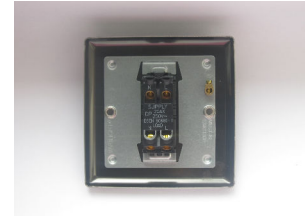

Data Sheet

Product Code: XY20NV.MW

Product Description: 1-Gang 20A Double Pole Rocker Switch + Neon Indicator Light with Metal Rockers

Range: Vogue

Finish: Matt White

Product Category: 20A Rocker Switch

Insert/Knob Colour: Polished Brass

Barcode: 5021575121995

Dimensions: 91x91x30mm

Faceplate Depth: 8mm

Net Weight: 126g

Gross Weight: 128g

Fixing Centres: 60.3mm

Depth from Mounting Face: 16.7mm

Recommended Back Box Depth: 16mm

Operating Voltage: 230v 50Hz

Maximum Load Rating: 20A

Maximum Current Rating: 20A

Terminal (Live) Diameter: 4.5mm; **Capacity:** 4 x 2.5mm²

Terminal (Neutral) Diameter: 4.5mm; **Capacity:** 4 x 2.5mm²

Terminal (Earth) Diameter: 3.3mm; **Capacity:** 3 x 1.5mm²

- ☑ Double pole switching
- ☑ Neon indicator light
- ☑ Varilight Vogue Collection
- ☑ Neon indicator can also be used as a 'Nightlight' to help you find your switch in a darkened room. [Click here for a wiring diagram.](#)