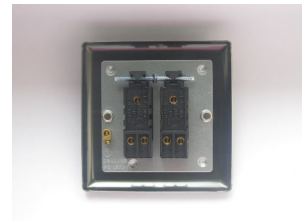

# Data Sheet

Product Code: XY2B.BZ

**Product Description:** 2-Gang 10A 1- or 2-Way Rocker Switch

**Range:** Urban

**Finish:** Brushed Bronze

**Product Category:** 10A Rocker Switches

**Insert/Knob Colour:** Black Rockers

**Barcode:** 5021575952162

**Dimensions:** 91x91x25mm

**Faceplate Depth:** 8mm

**Net Weight:** 116g

**Gross Weight:** 118g

**Fixing Centres:** 60.3mm

**Depth from Mounting Face:** 11.9mm

**Recommended Back Box Depth:** 16mm

**Intended Applications:** Indoor Use Only. Domestic lighting circuits.

**Safety Advice:** Product Must Be Earthed.

**Applicable Safety Standard:** BS EN 60669-1

**Commodity Code:** 85365007

Declaration of Conformity

## Product Features

- ✔ 1- or 2-way switching
- ✔ Suitable for controlling both mains and low voltage lighting
- ✔ Bevelled edge faceplate
- ✔ Varilight Urban: Inspirational finishes for stylish spaces