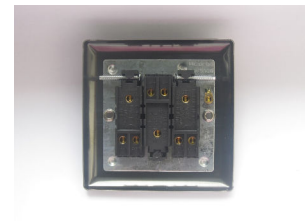

# Data Sheet

Product Code: XY3V.MB

**Product Description:** 3-Gang 10A 1- or 2-Way Rocker Switch with Metal Rockers

**Range:** Vogue

**Finish:** Matt Black

**Product Category:** 2-Way Rocker Switch

**Insert/Knob Colour:** Polished Brass

**Barcode:** 5021575122046

**Dimensions:** 91x91x25mm

**Faceplate Depth:** 8mm

**Net Weight:** 136g

**Gross Weight:** 138g

**Fixing Centres:** 60.3mm

**Depth from Mounting Face:** 11.9mm

**Recommended Back Box Depth:** 16mm

**Intended Applications:** Indoor Use Only. Domestic lighting circuits.

**Safety Advice:** Product Must Be Earthed.

**Applicable Safety Standard:** BS EN 60669-1

**Commodity Code:** 85365007

Declaration of Conformity

## Product Features

- ☑ 1- or 2-way switching
- ☑ Suitable for controlling both mains and low voltage lighting
- ☑ Varilight Vogue Collection

10 YEAR GUARANTEE

BRITISH MADE 

*All information is subject to change without notice. Errors and omissions excepted. Images are for illustrative purposes only. Individual features and colours may vary. Refer to date of issue to identify latest version.*