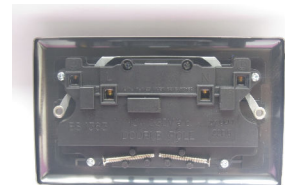

Product Features

- ✔ Double pole switching for safer operation
- ✔ Bevelled edge faceplate
- ✔ Varilight Urban: Inspirational finishes for stylish spaces
- ✔ Decorative copper finish with protective lacquer to prevent tarnishing