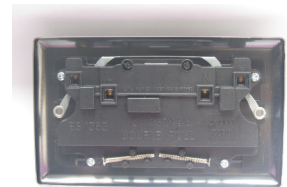

Data Sheet

Product Code: XY5B.MB

Product Description: 2-Gang 13A Double Pole Switched Socket

Range: Urban

Finish: Matt Black

Product Category: 13A Socket

Insert/Knob Colour: Black Inserts

Barcode: 5021575031287

Maximum Load Rating: 13A

Maximum Current Rating: 13A

Terminal (Live) Diameter: 4.8mm; **Capacity:** 4 x 2.5mm²

Terminal (Neutral) Diameter: 4.8mm; **Capacity:** 4 x 2.5mm²

Terminal (Earth) Diameter: 4.8mm; **Capacity:** 4 x 2.5mm²

- ⊕ Double pole switching for safer operation
- ⊕ Bevelled edge faceplate
- ⊕ Varilight Urban: Inspirational finishes for stylish spaces

10 YEAR GUARANTEE

BRITISH MADE

All information is subject to change without notice. Errors and omissions excepted. Images are for illustrative purposes only. Individual features and colours may vary. Refer to date of issue to identify latest version.