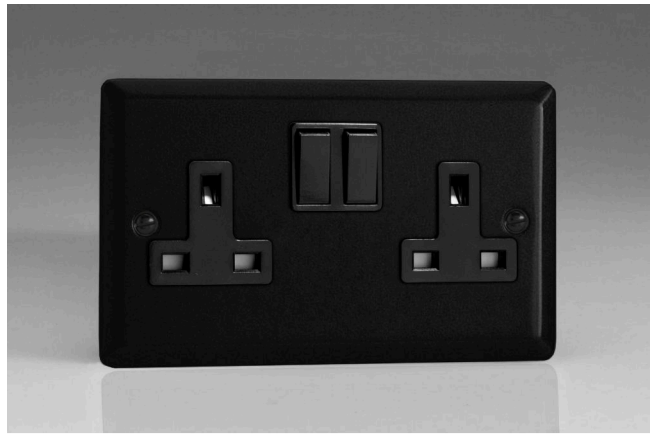

Data Sheet

Product Code: XY5B.MB

Product Description: 2-Gang 13A Double Pole Switched Socket

Range: Urban

Finish: Matt Black

Product Category: 13A Socket

Insert/Knob Colour: Black Inserts

Barcode: 5021575031287

Dimensions: 91x150x31mm

Faceplate Depth: 8mm

Net Weight: 219g

Gross Weight: 222g

Fixing Centres: 120.6mm

Depth from Mounting Face: 16.9mm

Recommended Back Box Depth: 25mm

Operating Voltage: 230v 50Hz

Maximum Load Rating: 13A

Maximum Current Rating: 13A

Terminal (Live) Diameter: 4.8mm; **Capacity:** 4 x 2.5mm²

Terminal (Neutral) Diameter: 4.8mm; **Capacity:** 4 x 2.5mm²

Terminal (Earth) Diameter: 4.8mm; **Capacity:** 4 x 2.5mm²

Intended Applications: Indoor Use Only. Domestic power supply.

Safety Advice: Product Must Be Earthed.

Applicable Safety Standard: BS 1363-2

Commodity Code: 85366990

Declaration of Conformity

Product Features

- ⊕ Double pole switching for safer operation
- ⊕ Bevelled edge faceplate
- ⊕ Varilight Urban: Inspirational finishes for stylish spaces