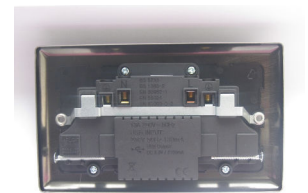

Data Sheet

Product Code: XY5U2SVB.MB

Product Description: 2-Gang 13A Single Pole Switched Socket with Metal Rockers + 2x5V DC 2100mA USB Charging Ports

Range: Vogue

Finish: Matt Black

Product Category: 13A Socket + USB

Insert/Knob Colour: Polished Brass

Barcode: 5021575122114

Dimensions: 91x150x31mm

Faceplate Depth: 8mm

Net Weight: 199g

Gross Weight: 202g

Fixing Centres: 120.6mm

Depth from Mounting Face: 17.6mm

Terminal (Earth) Diameter: 4.8mm; **Capacity:** 4 x 2.5mm²

Intended Applications: Indoor Use Only. Domestic power supply.

Safety Advice: Please note recommended back box depth relies on efficient cable routing.. Product Must Be Earthed.

Applicable Safety Standard: BS 1363-2

Commodity Code: 85366990

Product Features

- ☑ Ideal for charging iPad, iPhone, tablets, mobiles and cameras
- ☑ Features VARILIGHT Smart Port technology making it suitable for all types of devices.
- ☑ The USB port detects the device to be charged and optimises its output accordingly to achieve the fastest possible charging speed.
- ☑ Varilight Vogue Collection